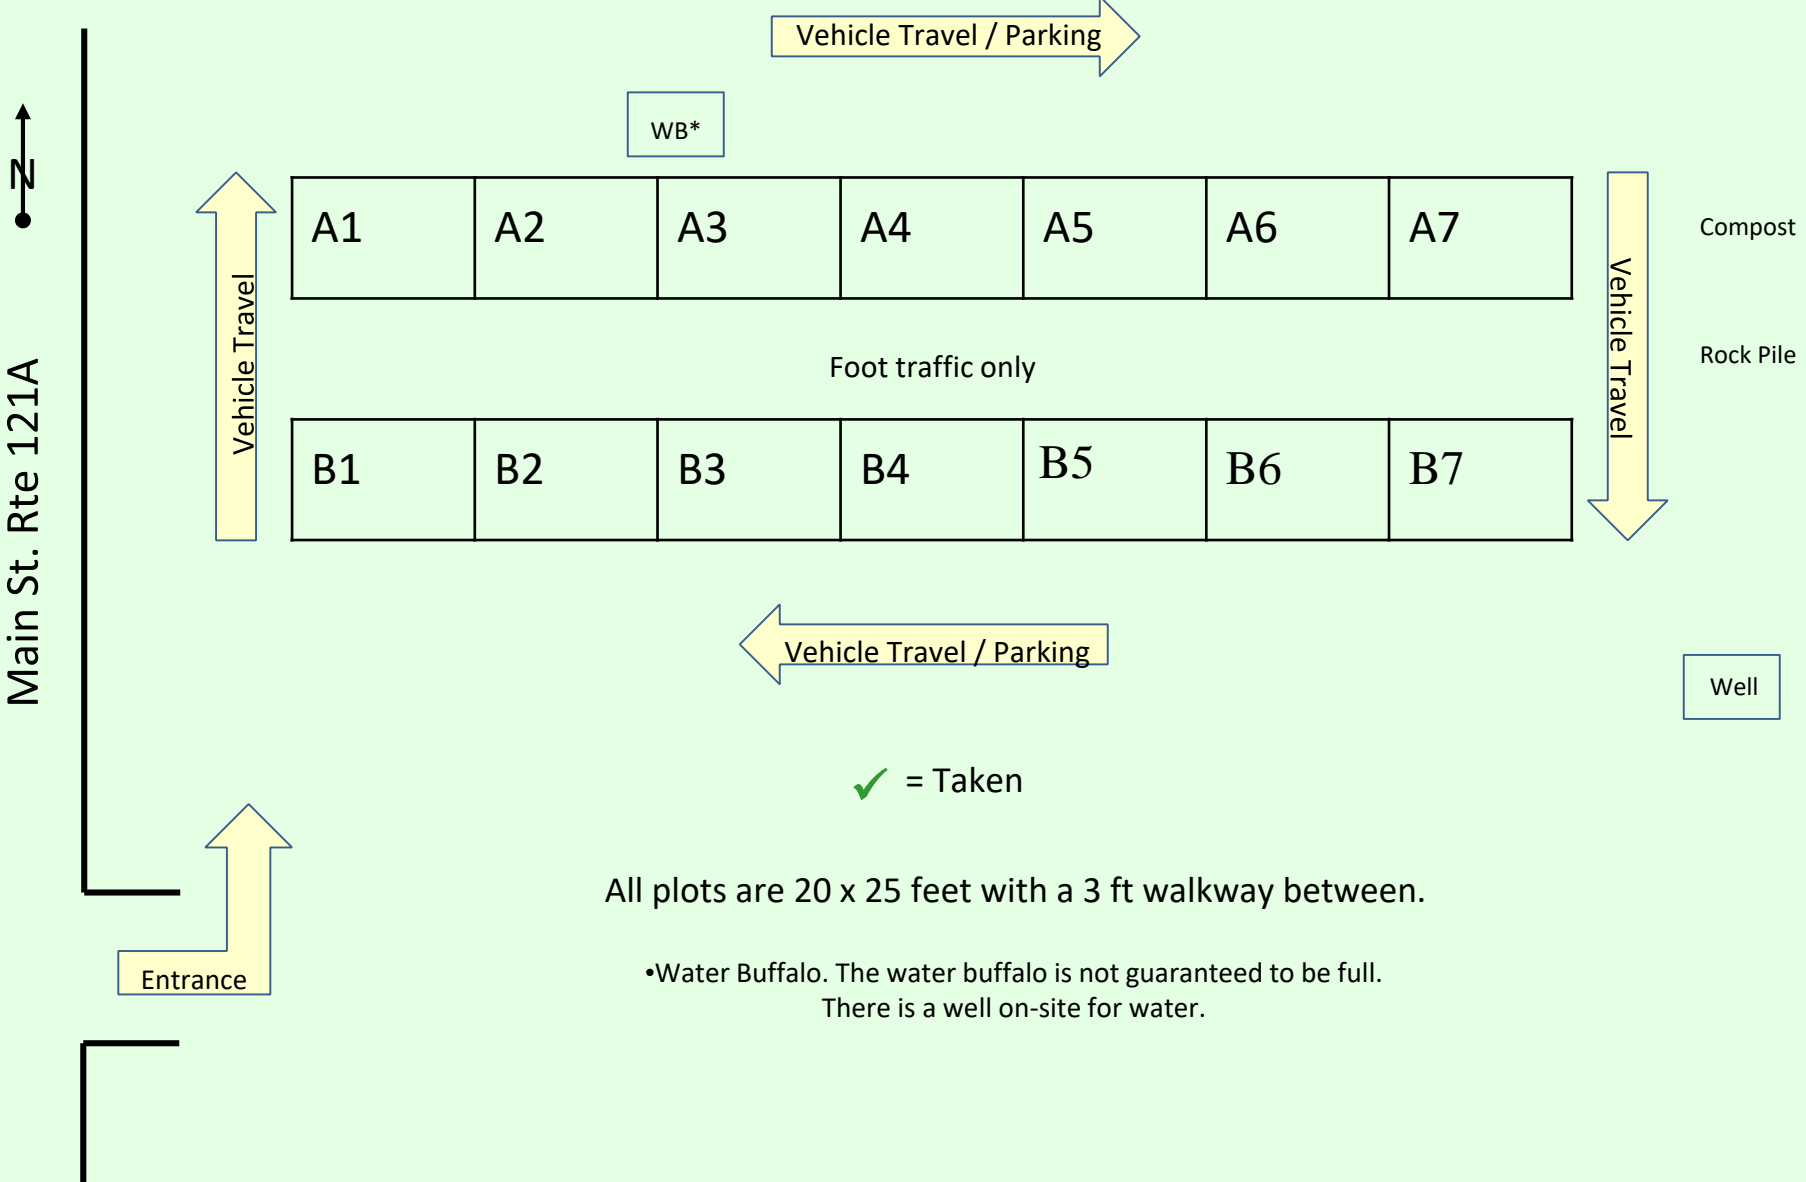

Community Garden

All plots are 20 x 25 feet with a 3 ft walkway between.

- Water Buffalo. The water buffalo is not guaranteed to be full. There is a well on-site for water.