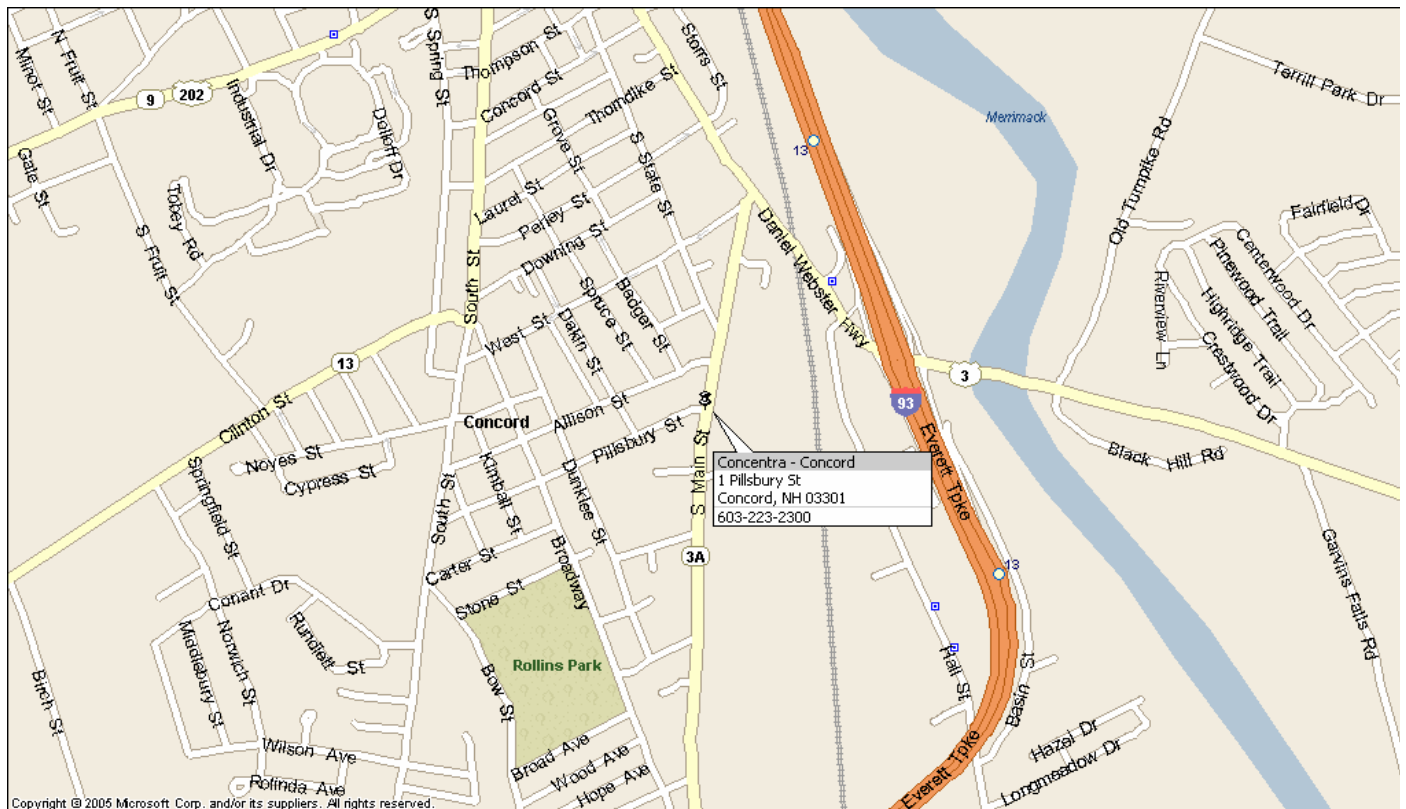

Concentra Medical Centers - Concord, NH

Starting Point: From 89 South

1. Take 89 South to 93 North.
2. Exit 12N (S. Main Street) off 93 North.
3. Continue north .9 miles on S. Main Street.
4. One Pillsbury Street will be on your left.
5. Designated parking is located behind the building.
6. Concentra is located in the lower level.

Starting Point: From 93 South

1. Take 93 South to Exit 12N (S. Main Street).
2. Continue north .8 miles on S. Main Street.
3. One Pillsbury Street will be on the left.
4. Designated parking is located behind the building.
5. Concentra is located in the lower level.

Starting Point: From 93 North

1. Take 93 North to Exit 12N (S. Main Street).
2. Continue north .9 miles on S. Main Street.
3. One Pillsbury Street will be on the left.
4. Designated parking is located behind the building.
5. Concentra is located in the lower level of the building.

Starting Point: From Downtown/Main Street

1. From Main Street, take South Main Street on the right (at McDonald's) south for .4 miles.
2. One Pillsbury Street will be your right.
3. Designated parking is located behind the building.
4. Concentra is located in the lower level.