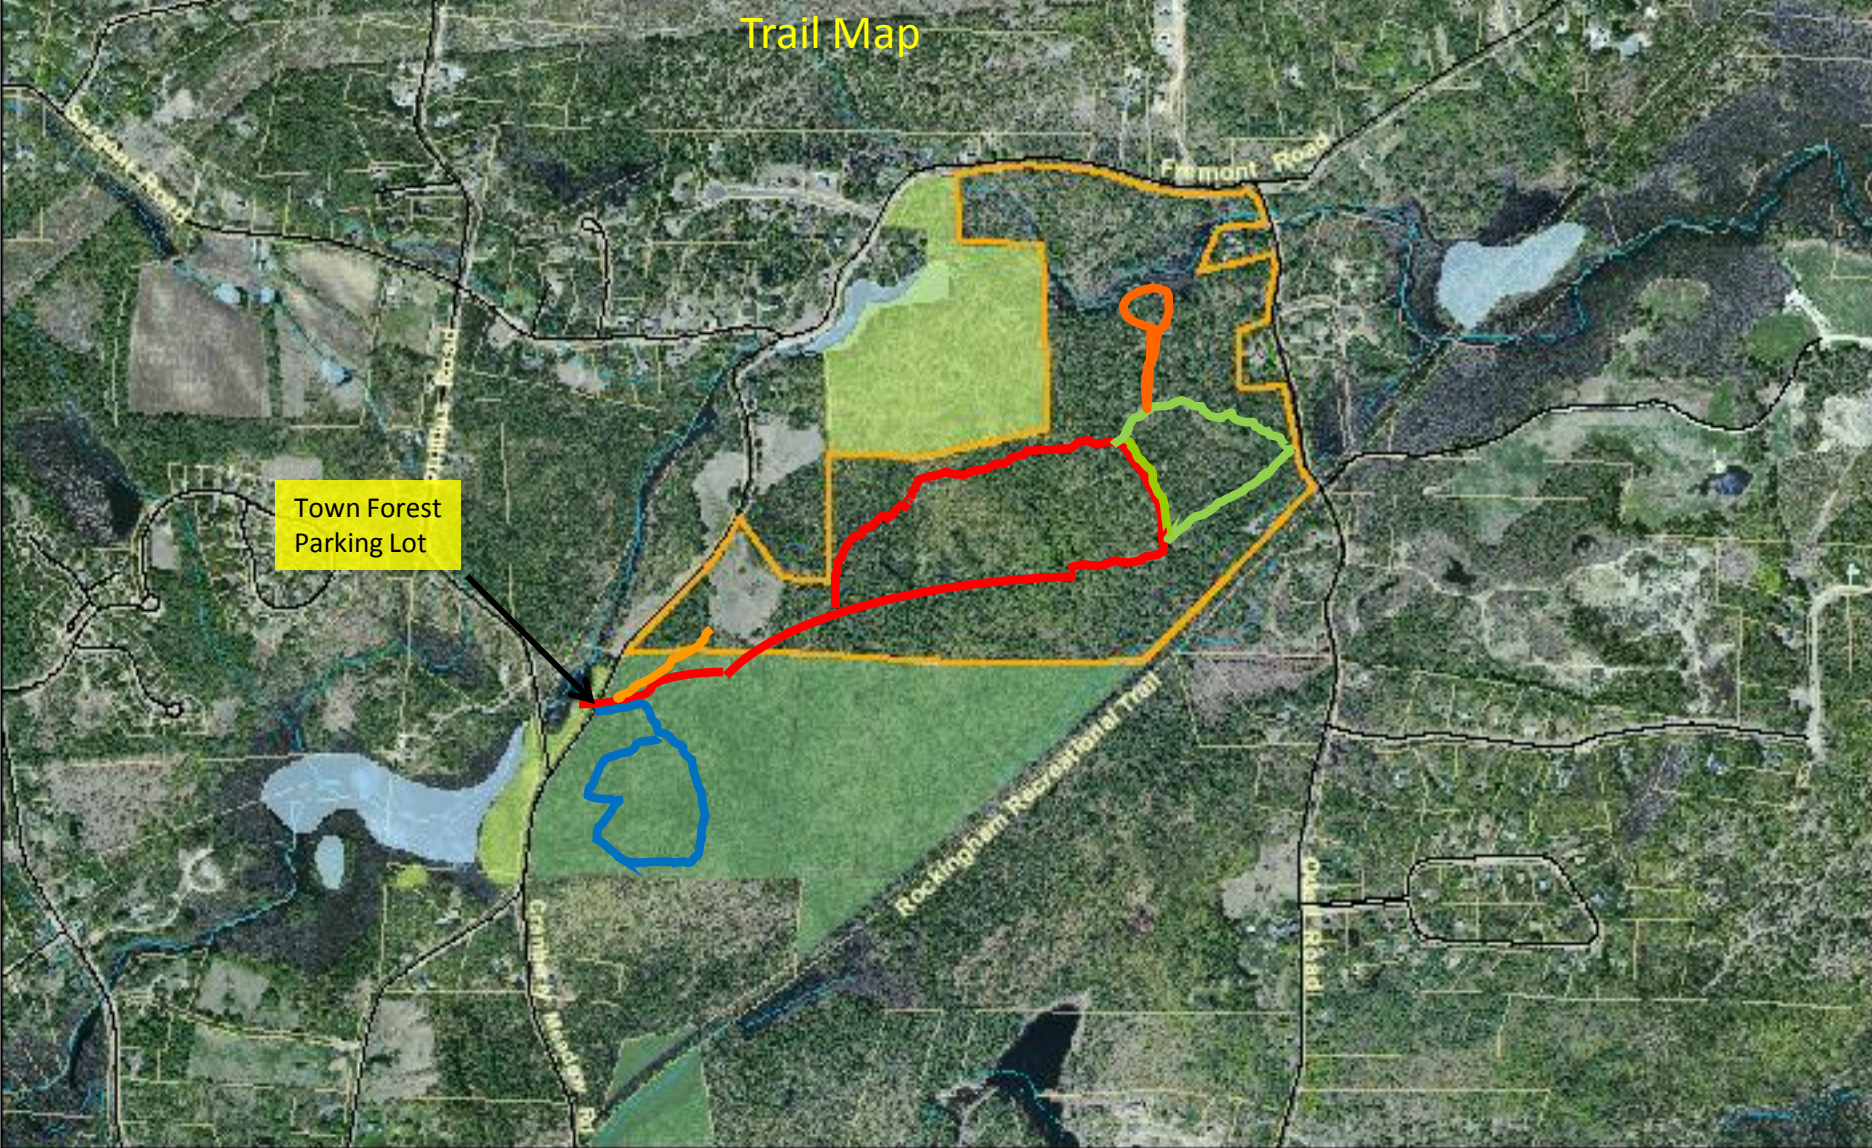

Trail Map

Town Forest
Parking Lot

-  New Addition to Town Forest
-  Town Forest Land
-  Other Conservation Land
-  Tax Parcels

Data from Sandown tax map, NH GRANIT & Southeast Land Trust. Boundary and feature locations are approximate. Orthophoto taken May 2005, supplied by NH GRANIT.

0 500 1,000 Feet

Expanded Fremont Rd. Town Forest